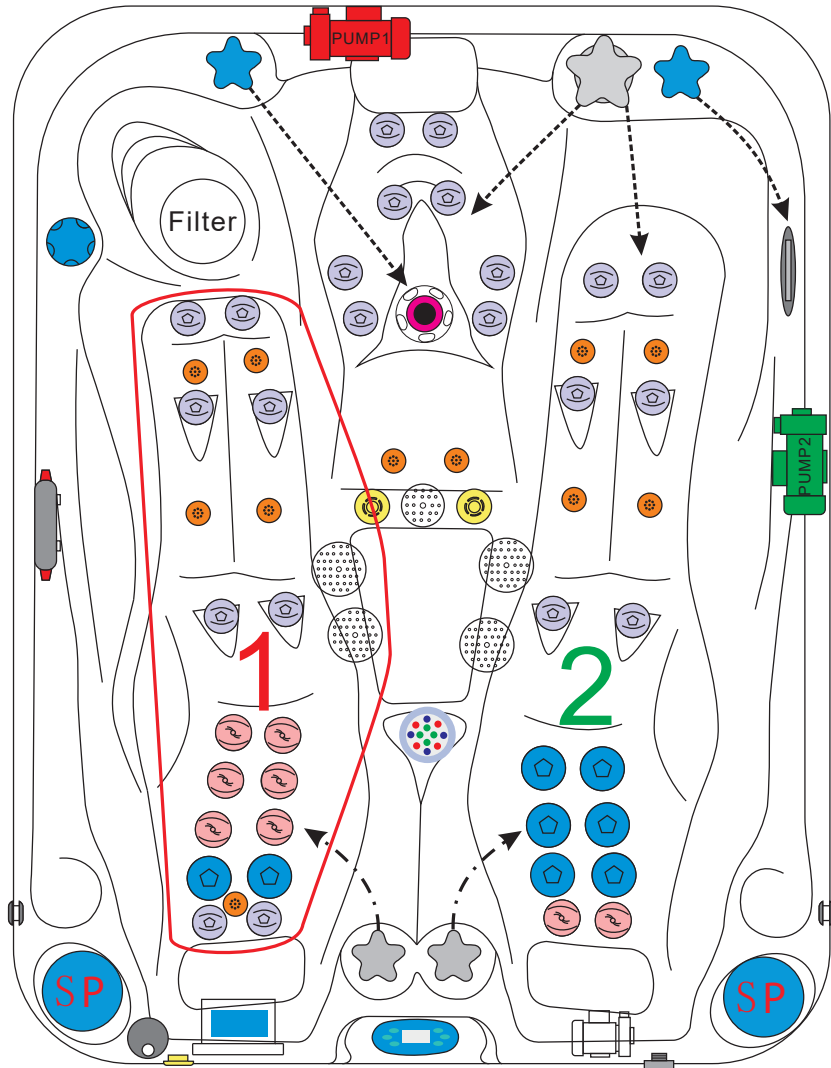

Clusterjet 150293 24pcs

Mini Jet 150126 8pcs

Power Jet 150155 8pcs

Swim Jet 150202 1pc

Blowerjet 150561 11pcs

Water Diverter 150493

Air Control 150520

Water Diverter 152029

Aromatherapy 150560

Pillow 150403

Filter lid Black 159111

Filter 4ch-949 151131

Suction 150516

Suction 150517

Speaker 150321

Controller & Heater 152220
JZ6013x1

Drainage 150511

WTC50 Circ. Pump 150817

LP300 Mass. Pump 150818

LP300 Mass. Pump 150818

TP600 Display 151059