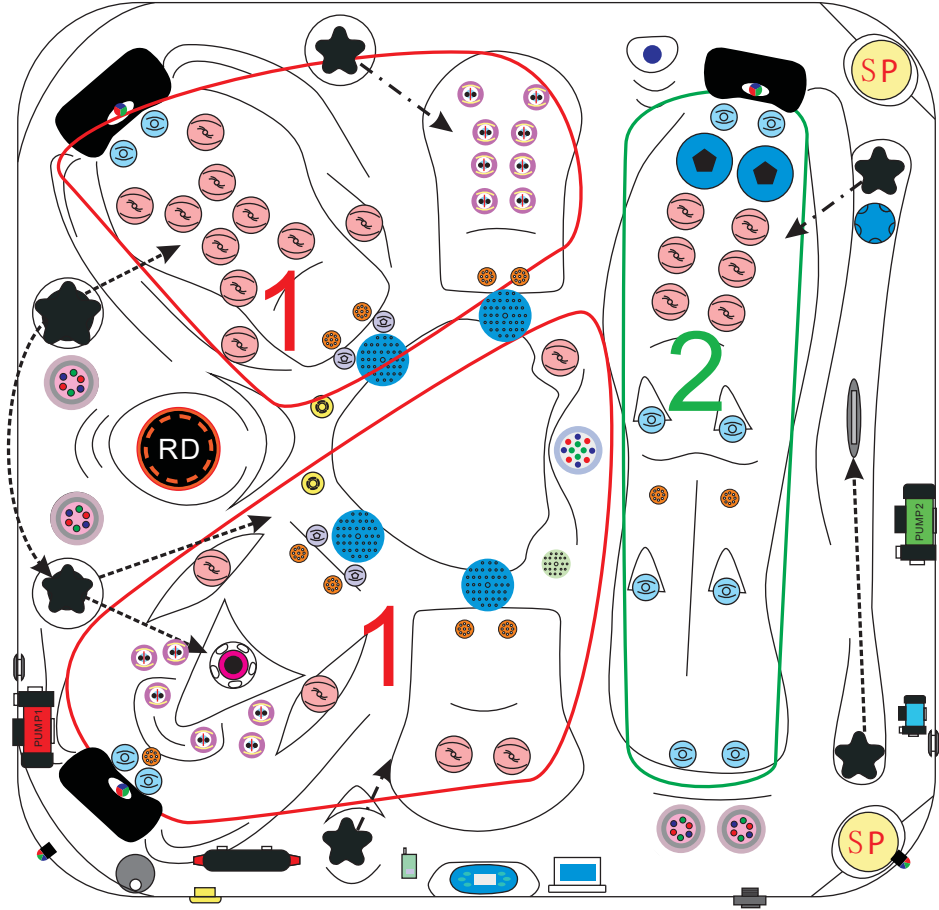

SOLACE

PASSION SPAS SIGNATURE COLLECTION

SPECIFICATIONS/GENERAL

Dimensions L x W x H.....	213 x 213 x 91 cm
Number of Seats.....	4
Number of Loungers.....	1
Capacity in Liter.....	1470
Dry Weight in kg.....	380
Full Weight in kg.....	1850
Shell Material.....	Aristech® Acrylic with Vinylester and Polyester
Synthetic Maintenance Free Cabinet.....	Standard
Removable Side Panels.....	4
Cabinet Material.....	Synthetic
Durable Support System.....	Synthetic
Everlast™ Full Floor Support Material.....	Polyester
High Density Urethane Insulation.....	Standard
Cupholders.....	3

PUMP INFORMATION

Massage Pump 1: LX LP300.....	2,2 kW
Massage Pump 2: LX LP300.....	2,2 kW
Filtration Pump: LX WTC50M.....	250W
Air Pump: LX AP300.....	300W

ELECTRICAL SYSTEM

Voltage.....	230/380 V
Amperage.....	230V - 20A / 380V - 16A
Full Flow Electric Heater.....	3 kW
Control System.....	Balboa BP600
Light (18 x Multi Color LED).....	Standard
Electronic Topside Control.....	Balboa TP600

passion
spas | love your senses

SOLACE

PASSION SPAS SIGNATURE COLLECTION

POWER SUPPLY
1x 20A/230V or
1x 16A/380V

	Clusterjet 150293	4pcs		Water Diverter	150493		Speaker	150321
	Clusterjet 151322	12pc		Air Control	150520		Controller & Heater	152220
	Clusterjet 152186	2pcs		Optional Air Pump	150827		Drainage	150511
	Mini Jet 150126	21pcs		Water Diverter	152029		WTC50 Circ. Pump	150817
	Power Jet 150155	2pcs		Aromatherapy	150560		LP300 Mass. Pump	150818
	Swim Jet 150202	1pc		UV lamp	150777		LP300 Mass. Pump	150818
	Blowerjet 150561	10pcs		Pillow	150403		TP600 Display	151059
	Spa Light 150781	1pc		Filter lid Black	159111			
	Suction 150516	1pc		Filter 4ch-949	151131			
				Suction	150517			