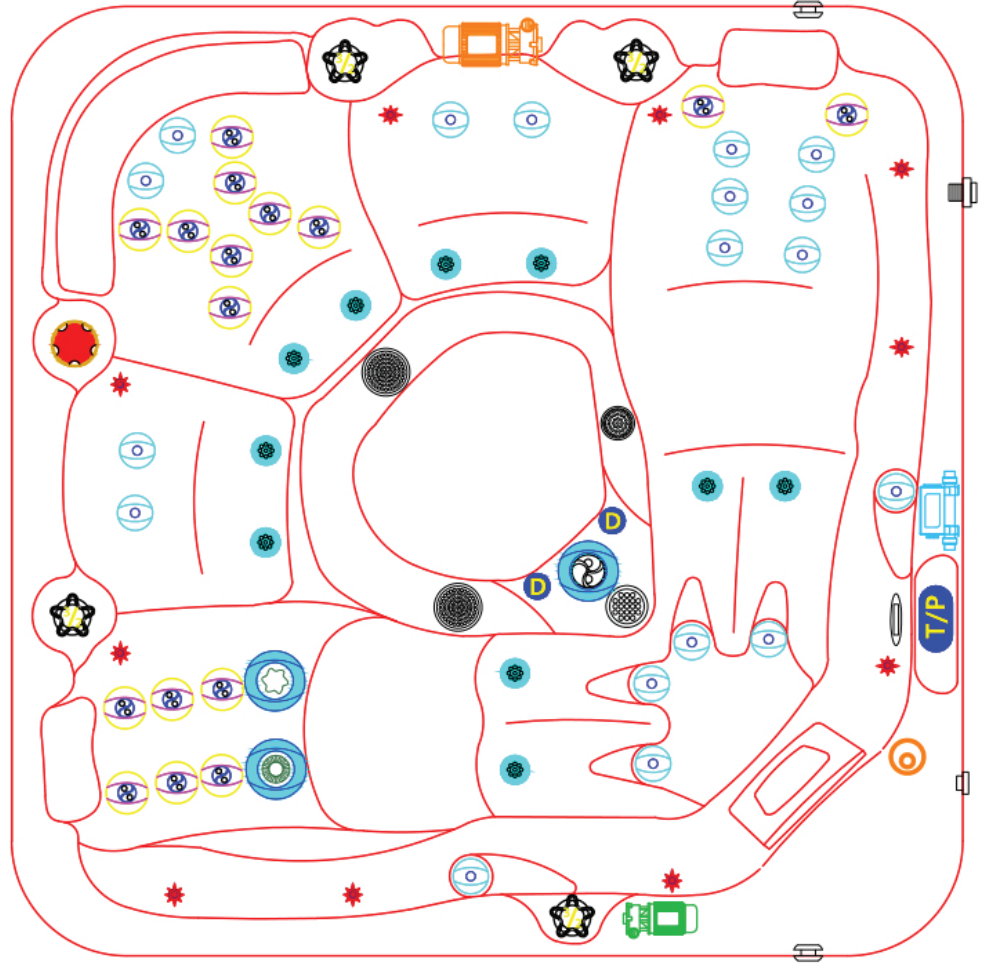

Clusterjet 150293	6pcs		Air Pump	150827		Controller & Heater 151103 GS510DZ
	Clusterjet 151322	12pcs		Air Control	150520		Drainage 150511
	Mini Jet 150126	17pcs		Aromatherapy	150560		WTC50 Circ. Pump 150817
	Power Jet 150155	3pcs		Pillow	150403		LP300 Mass. Pump 150818
	Blowerjet 150561	10pcs		Corner Pillow	150387		VL801D Display 151075
	Spa Light 150766	1pc		Skimmer Front Filter 6ch-940	150928 151140		
	Suction 150516	1pc					
	Suction 150517	2pcs