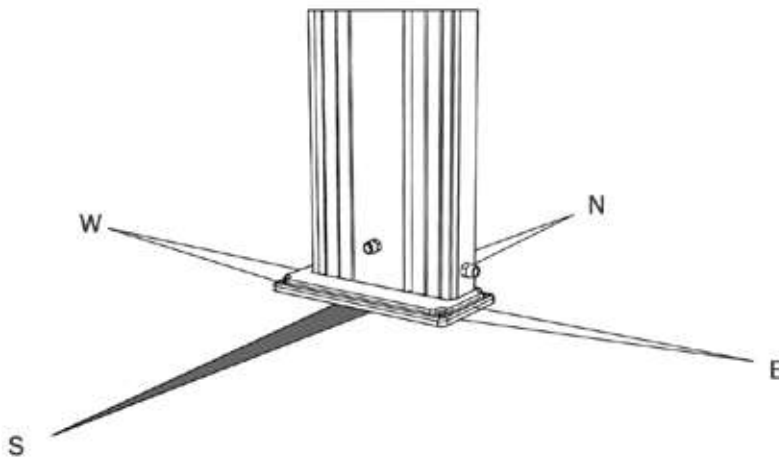

ОПИСАНИЕ

Корпус душа изготовлен из алюминия и доступен в цветах, представленных в каталоге.

Все души комплектуются системой крепления.

Материал корпуса защищен от коррозии.

Предоставляется гарантия на производственные дефекты сроком на два года.

DESCRIPTION

Structure made of aluminum available in the colours in the catalogue.

All showers are equipped with a fastening system.

This material is guaranteed against corrosion.

Two-year-warranty for manufacturing defects.

ВИД С ОБРАТНОЙ СТОРОНЫ / REAR VIEW

Данная информация носит исключительно ознакомительный характер и не является обязательной.

Наша компания оставляет за собой право изменять технические характеристики и размеры, содержащиеся в данном руководстве, в любое время без предварительного уведомления с целью усовершенствования изделия без изменения основных характеристик. Некоторые аксессуары, представленные на фотографиях, не производятся нашей компанией и могут отличаться.

This information is purely indicative and not binding.

Our company reserves the right to change the technical specifications and dimensions contained in this manual, at any time without notice, in order to improve the product without affecting the basic features. Some accessories shown in the pictures are not produced by our company and are subject to variations.