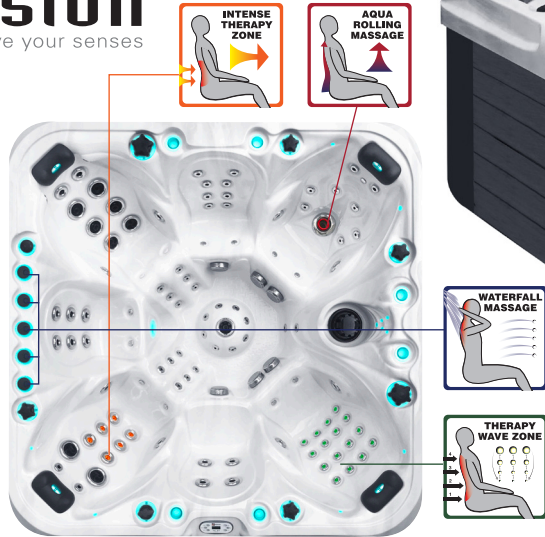

EXCITE

PASSION SPAS EXCLUSIVE COLLECTION

passion
spas | love your senses

SPECIFICATIONS/GENERAL

Dimensions LxW x H.....	224 x 224 x 91 cm
Number of Seats.....	7
Number of Loungers.....	0
Capacity in Liter.....	1450
Dry Weight in kg.....	390
Full Weight in kg.....	1840
Shell Material.....	Aristech® Acrylic with Vinylester and Polyester
Synthetic Maintenance Free Cabinet.....	Standard
Removable Side Panels.....	4
Cabinet Material.....	Synthetic
Durable Support System.....	Synthetic
Everlast™ Full Floor Support Material.....	Polyester
High Density Urethane Insulation.....	Standard
Cup Holders.....	6

WATER SYSTEM

Total jets.....	112
Water Jets, Stainless Steel.....	100
Air Injector Jets.....	12
Air Control Valve.....	4
Filters / Surface.....	(1) 50 Square Feet
Top Access Skim Filter.....	High-Volume Vortex Skimmer
Floor Drain.....	1
External Drain.....	1
Hi Flow Suctions.....	6
Water Diverter Valve.....	2
5" Massage Jets, Directional, Rotational and Pulsational.....	9
3" Directional Jets.....	28
2" Directional Jets.....	56
Ozone Jets.....	1

SPECIAL FEATURES

Soft Air Massage System.....	Standard
Molded Headrest Soft Pillows with LED Light.....	4
StarBrite Interior LED Light System.....	Standard
Audio System with iPod docking station, 2 built-in speakers.....	Standard
Water Fall Massage.....	Standard
Aromatherapy System.....	Standard
Ozone Sanitation System.....	Standard
Synergy Water Maintenance System.....	Standard
Ultra Efficient Dual-Wrap Cabinet Insulation.....	Standard
5/4 Ultra Efficient Walk-On Cover.....	Standard
Wifi Ready.....	Standard

Voltage.....	230/380 V
Amperage.....	230V - 32A / 380V - 16A
Full Flow Electric Heater.....	3 kW
Control System.....	Balboa BP600
Light (18 x Multi Color LED).....	Standard
Electronic Topside Control.....	Balboa TP800