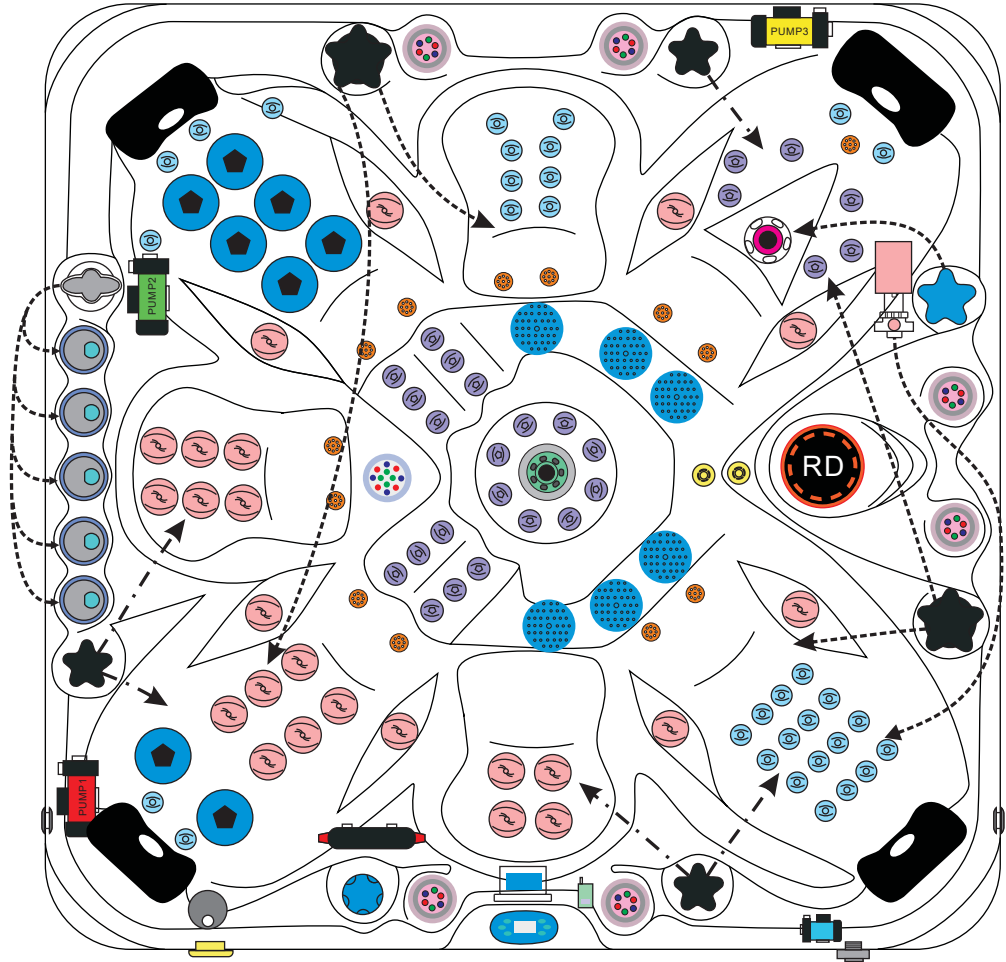

EXCITE

PASSION SPAS EXCLUSIVE COLLECTION

passion
spas | love your senses

SPECIFICATIONS/GENERAL

Dimensions LxW x H.....	224 x 224 x 91 cm
Number of Seats.....	7
Number of Loungers.....	0
Capacity in Liter.....	1450
Dry Weight in kg.....	390
Full Weight in kg.....	1840
Shell Material.....	Aristech® Acrylic with Vinylester and Polyester
Synthetic Maintenance Free Cabinet.....	Standard
Removable Side Panels.....	4
Cabinet Material.....	Synthetic
Durable Support System.....	Synthetic
Everlast™ Full Floor Support Material.....	Polyester
High Density Urethane Insulation.....	Standard
Cup Holders.....	6

Voltage.....	230/380 V
Amperage.....	230V - 32A / 380V - 16A
Full Flow Electric Heater.....	3 kW
Control System.....	Balboa BP600
Light (18 x Multi Color LED).....	Standard
Electronic Topside Control.....	Balboa TP800

passion
spas | love your senses

EXCITE

PASSION SPAS EXCLUSIVE COLLECTION

POWER SUPPLY
1x 32A/230V or
1x 16A/380V

- Waterjet 153950 5pcs
- Clusterjet 150293 26pcs
- Clusterjet 151322 32pcs
- Clusterjet 152186 24pcs
- Mini Jet 150126 8pcs
- Power Jet 150155 1pcs
- Swim Jet 150202 1pc
- Blowerjet 150561 10pcs
- Spa Light 150766 4pcs
- Suction 150516 1pc
- Suction 150517 6pcs

- Water Control 152198
- Water Diverter 150493
- Air Control 150520
- Water Diverter 152029
- Aromatherapy 150560
- UV lamp 150777
- Pillow 150403
- Filter lid Black 159111
- Filter 4ch-949 151131

- Speaker 150321
- Controller & Heater JZ6013x1 152220
- Drainage 150511
- WTC50 Circ. Pump 150817
- LP300 Mass. Pump 150818
- LP300 Mass. Pump 150818
- TP800 Display 151061
- Water Diverter Pump 150828