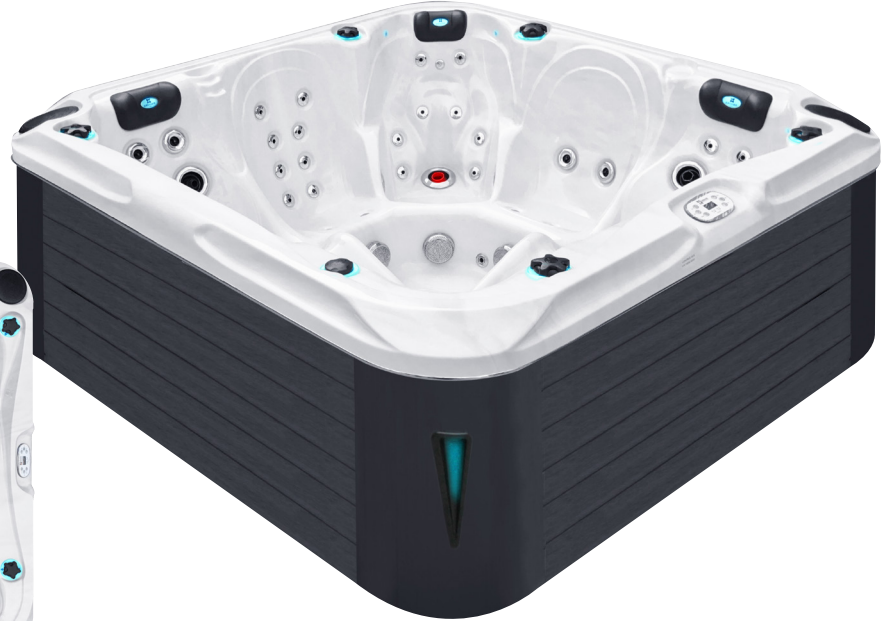

### SPECIFICATIONS/GENERAL

Dimensions L x W x H.....	213 x 213 x 91 cm
Number of Seats.....	3
Number of Loungers.....	2
Capacity in Liter.....	1420
Dry Weight in kg.....	380
Full Weight in kg.....	1800
Shell Material.....	Aristech® Acrylic with Vinylester and Polyester
Synthetic Maintenance Free Cabinet.....	Standard
Removable Side Panels.....	4
Cabinet Material.....	Synthetic
Durable Support System.....	Synthetic
Everlast™ Full Floor Support Material.....	Polyester
High Density Urethane Insulation.....	Standard
Cupholders.....	3

### SPECIAL FEATURES

Soft Air Massage System.....	Standard
Molded Headrest Soft Pillows with LED Light.....	3
StarBrite Interior LED Light System.....	Standard
Audio System with iPod docking station, 2 built-in speakers...Standard	
Water Fall with LED.....	1
Cascade Creek Water Fall.....	1
Exterior Corner LED Lighting.....	2
Aromatherapy System.....	Standard
Ozone Sanitation System.....	Standard
Synergy Water Maintenance System.....	Standard
Ultra Efficient Dual-Wrap Cabinet Insulation.....	Standard
Energy Efficient Programmable Filtration System.....	Standard
5/4 Ultra Efficient Walk-On Cover.....	Standard
Wifi Ready.....	Standard